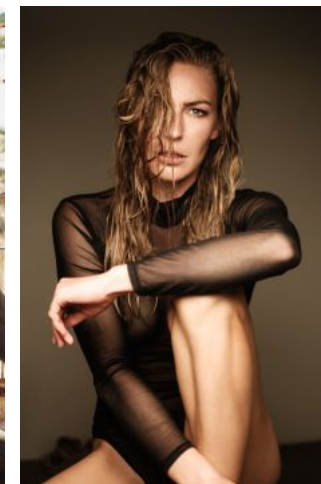

Jill B.

+49 (0)6128 970 855
+49 (0)171 620 7091

BIRDCAGE
MODEL MANAGEMENT

info@birdcage-models.de
www.birdcage-models.de

HEIGHT 180 cm CHEST 87 cm WAIST 66 cm HIP 92 cm HAIRCOLOR blonde
EYECOLOR green-blue