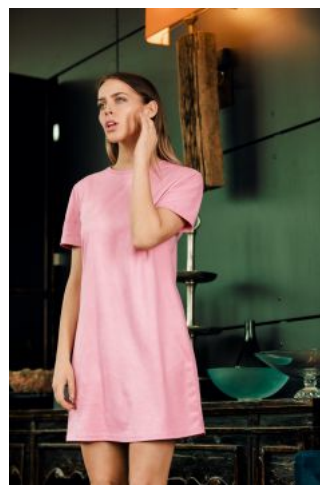

Susanne S.

+49 (0)6128 970 855
+49 (0)171 620 7091

BIRDCAGE
MODEL MANAGEMENT

info@birdcage-models.de
www.birdcage-models.de

HEIGHT 175 cm CHEST 86 cm WAIST 63 cm HIP 94 cm HAIRCOLOR blonde
EYECOLOR blue-grey